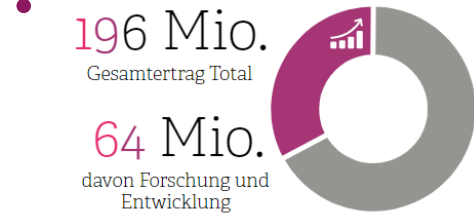

# Image processing for smart sensors at OST

**Prof. Dr. Carlo Bach**

24. Mai 2022

School of Technology / Institute IMP Campus Buchs / [www.ost.ch/imp](http://www.ost.ch/imp) [carlo.bach@ost.ch](mailto:carlo.bach@ost.ch)

# OST?

- Ostschweizer Fachhochschule / Eastern Switzerland University of Applied Sciences
- unites the 3 universities of applied sciences since September 1, 2020
  - FHS St.Gallen,
  - HSR Rapperswil and
  - NTB Buchs