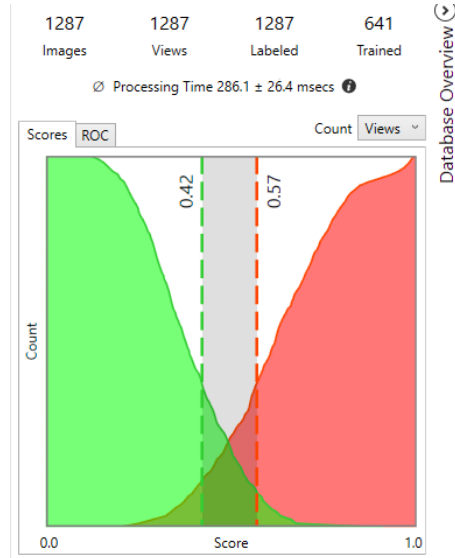

Classification with Machine Learning

Confusion Matrix

		Predicted			Total
		Good	Inter	Bad	
Actual	Good	<u>431</u>	<u>199</u>	<u>66</u>	<u>696</u>
	Bad	<u>76</u>	<u>155</u>	<u>360</u>	<u>591</u>